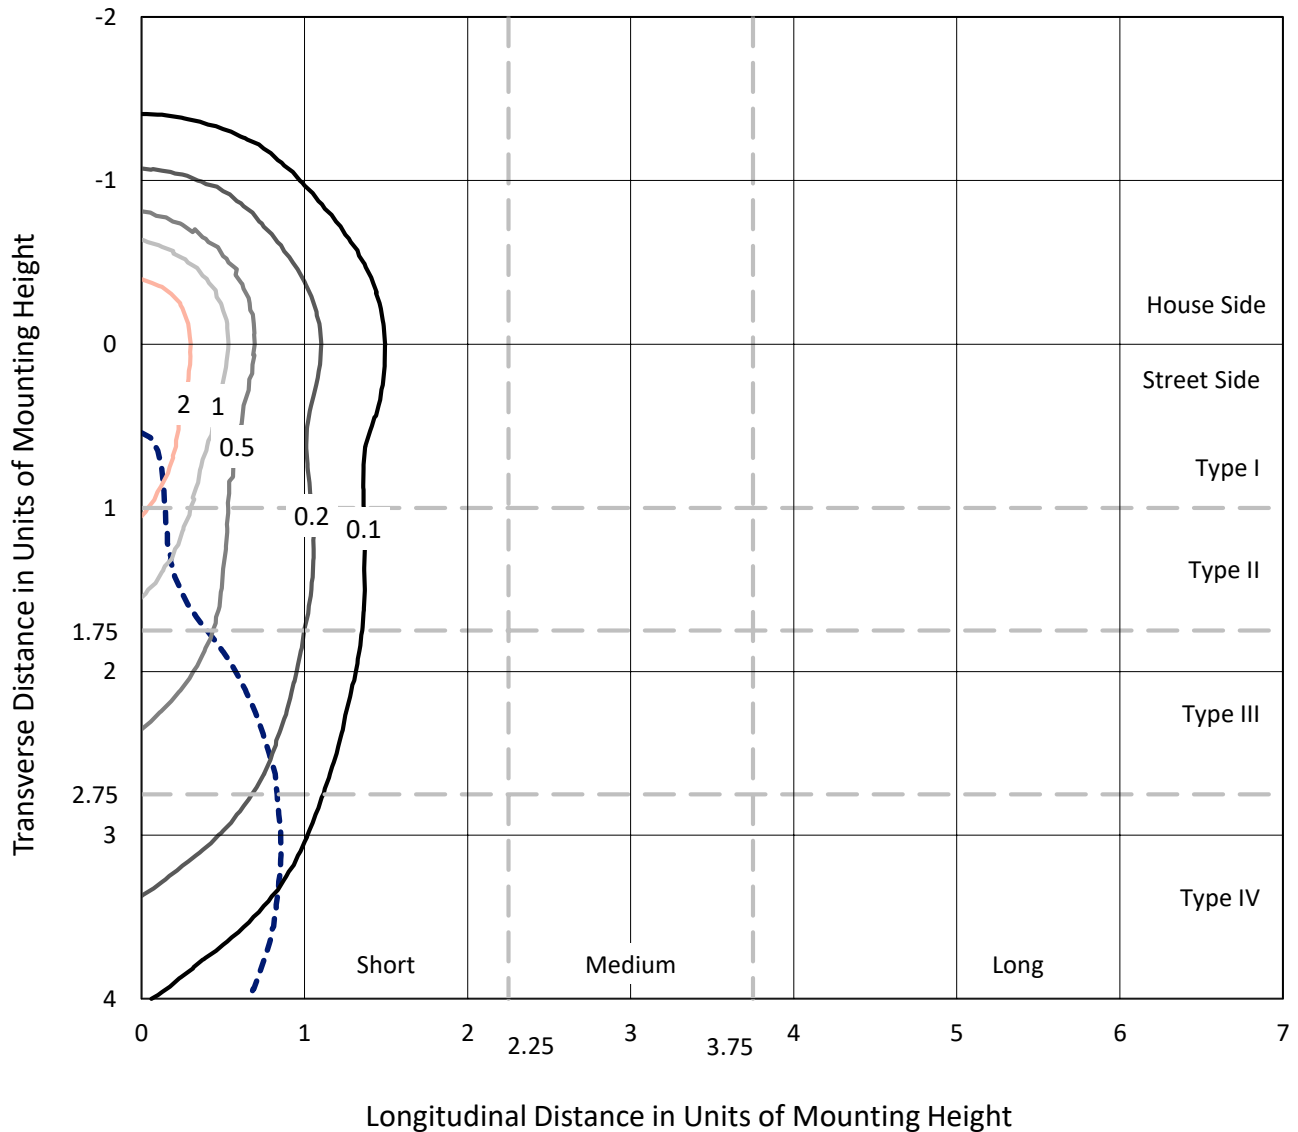

**Summary**

Lumens per Lamp: N/A  
Luminaire Lumens: 2030.8 lumens  
Efficiency: N/A  
Efficacy: 78.4 lumens/watt  
Luminous Opening: Rectangular (W 0.17' x L: 1' x H: 0')  
IES Classification: Type IV - Short - Non-Cutoff  
BUG Rating: B0 - U0 - G1

Input Watts (W): 25.9  
Input Voltage (V): NR  
Input Current (A<sub>in</sub>): NR  
Voltage Rise (V): NR  
Power Factor: NR  
Total Harmonic Distortion (THDi): NR  
Frequency (hertz): 60  
Stabilization Time: NR  
Operation Time: NR  
Ambient Temperature (°C): NR  
Test Distance: 28.75 FT

### Iso-Footcandle Lines of Horizontal Illumination

× Max cd  
 - - - 1/2 Max cd

Based on 10 foot mounting height. Maximum calculated value = 3.2 fc  
 Type IV - Short - Non-Cutoff

REPORT NUMBER: P162031  
CATALOG NUMBER: OVF-F01-LED-E-U-SLR-7030

### Luminous Intensity Polar Plot

— Vertical Plane Through 300-Deg Lateral    - - - Horizontal Cone Through 63-Deg Vertical

REPORT NUMBER: P162031

CATALOG NUMBER: OVF-F01-LED-E-U-SLR-7030

**FLUX DISTRIBUTION:**