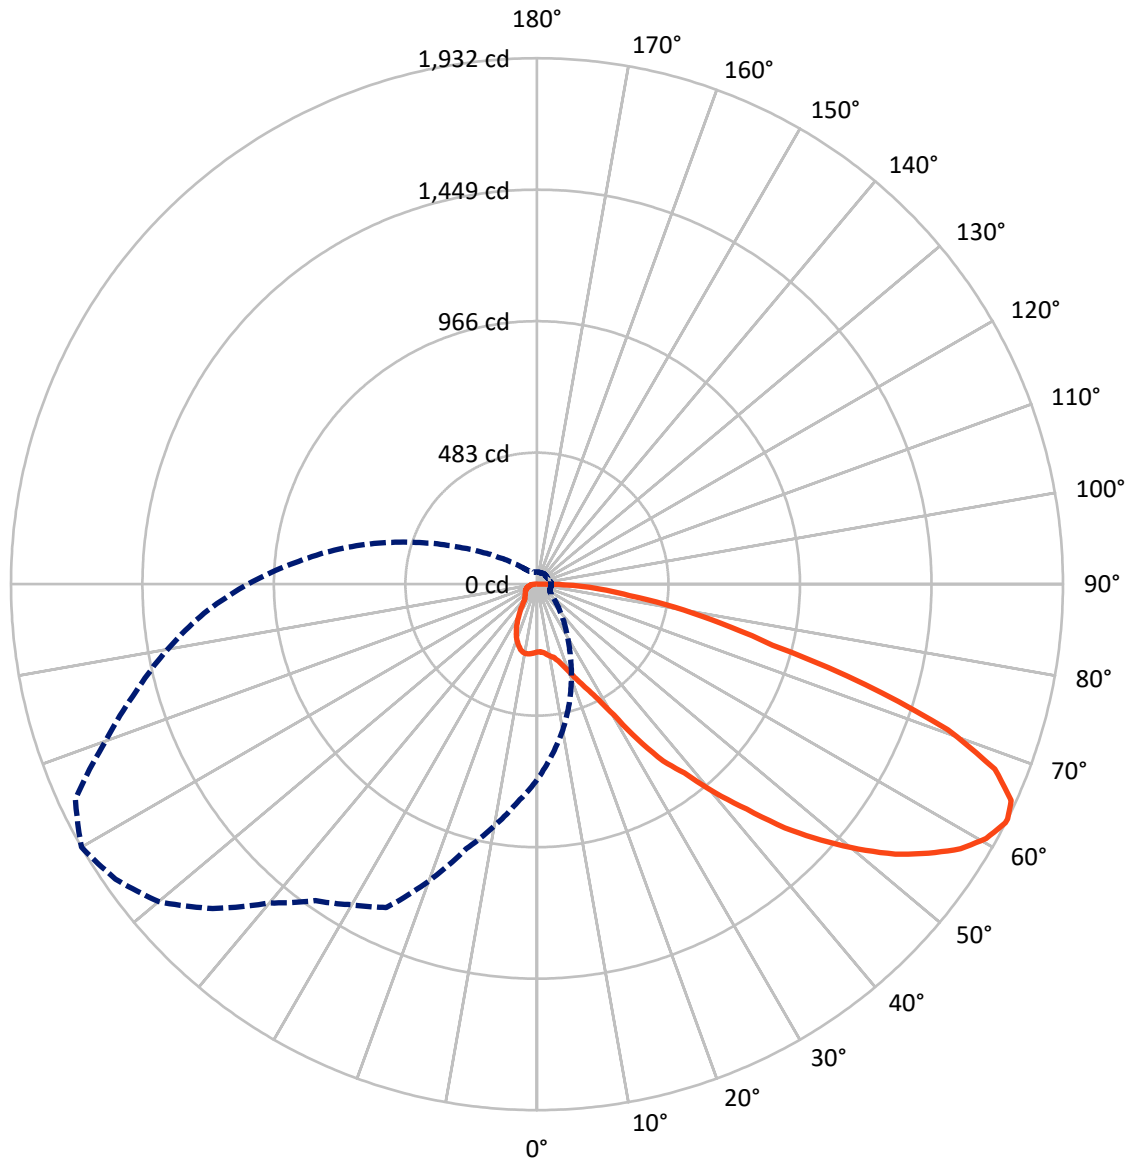

### Iso-Footcandle Lines of Horizontal Illumination

× Max cd  
 - - - 1/2 Max cd

Based on 10 foot mounting height. Maximum calculated value = 3.2 fc  
 Type IV - Short - Non-Cutoff

REPORT NUMBER: P162031  
CATALOG NUMBER: OVF-F01-LED-E-U-SLR-7030

### Luminous Intensity Polar Plot

— Vertical Plane Through 300-Deg Lateral    - - - Horizontal Cone Through 63-Deg Vertical

REPORT NUMBER: P162031

CATALOG NUMBER: OVF-F01-LED-E-U-SLR-7030

**FLUX DISTRIBUTION:**